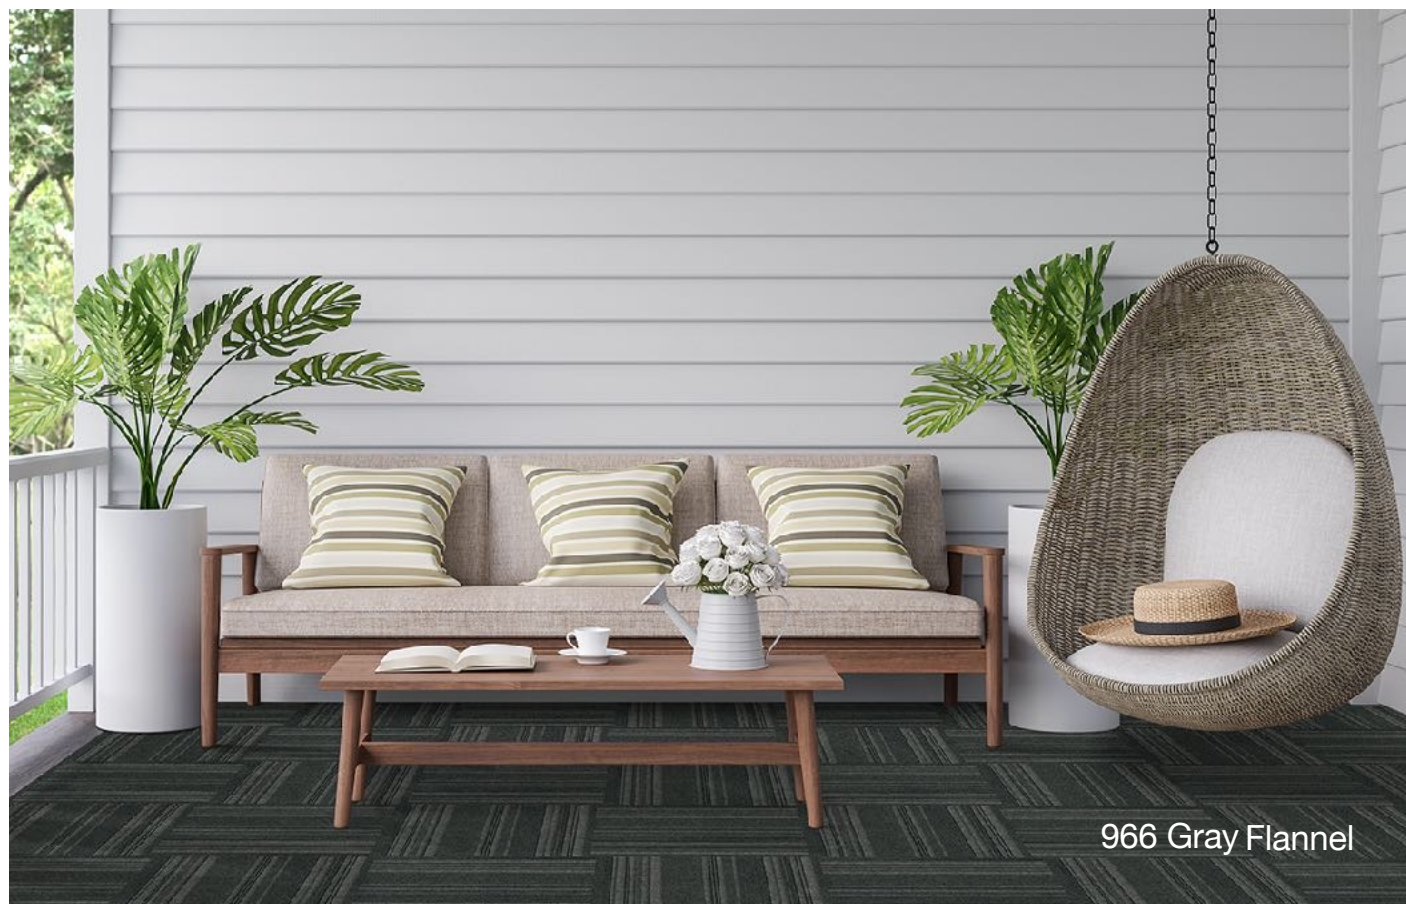

## TIGRE CT - INDOOR/OUTDOOR CAPET TILE

966 Gray Flannel

555 Oxford  
Blue

999 Night  
Shade

888 Java

874 Camel

everSTRAND. 

**Style# 3K89**

Fiber Brand

EverStrand

Construction

Ribbed

Coloration

Solid

Color

5

Face Weight

32 oz.

Width

24 in x 24 in

Backing

Peel and Stick